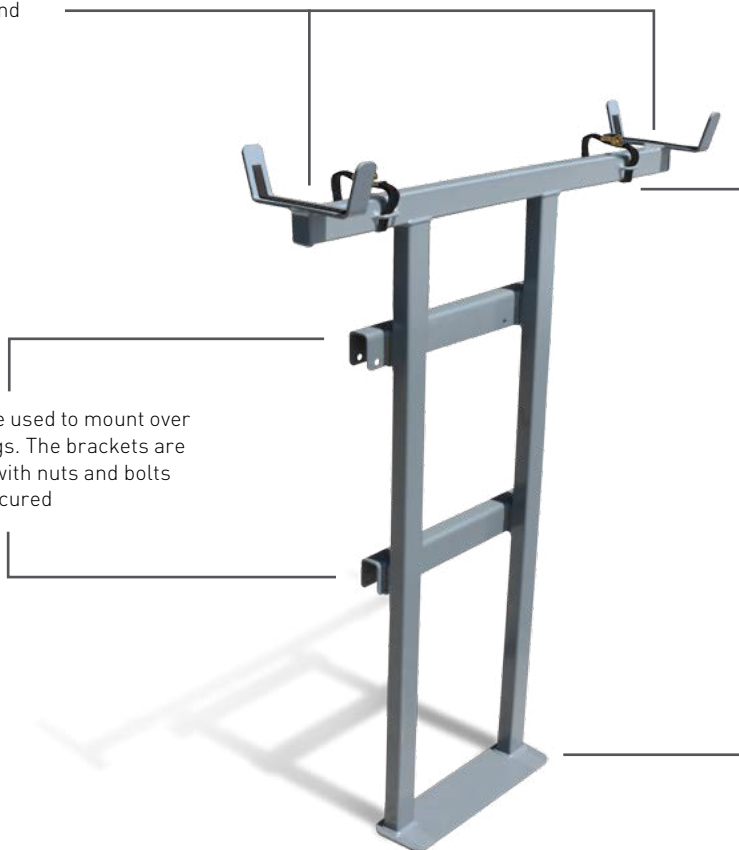

## DC HEAVY DUTY PIPE RACK

Designed, tested, and certified by Skyjack

For work applications where carrying capacity is critical, the heavy duty pipe rack is the ideal attachment for a safe and secure solution. Mounted at the rear of the platform for optimized platform space, the heavy duty pipe rack has a rated work load capacity of up to 272 kg.

# DC HEAVY DUTY PIPE RACK

## KEY FEATURES

Neoprene strip prevents material damage and limits vibration

Two U-brackets are used to mount over the platform railings. The brackets are clamped together with nuts and bolts to keep the rack secured

Durable nylon straps to keep load secure

Mounted on the main platform of the machine. The weight of the pipes are channeled through to the base of the rack, to achieve a high capacity rated load

Model	SJIII 3215*	SJIII 3219*	SJIII 3220†	SJIII 3226†	SJIII 4626†	SJIII 4632†			
Rated work load on pipe rack	84 kg	84 kg	45 kg	265 kg	175 kg	84 kg	230 kg	272 kg	84 kg
Platform total capacity including load on pipe rack	227 kg 1 Person	227 kg 1 Person	185 kg 1 Person	408 kg 1 Person	395 kg 2 Persons	227 kg 1 Person	453 kg 2 Persons	415 kg 1 Person	227 kg 1 person
Max wind speed	9,4 m/s	0 m/s	9,4 m/s	0 m/s	0 m/s	0 m/s	0 m/s	9,4 m/s	9,4 m/s